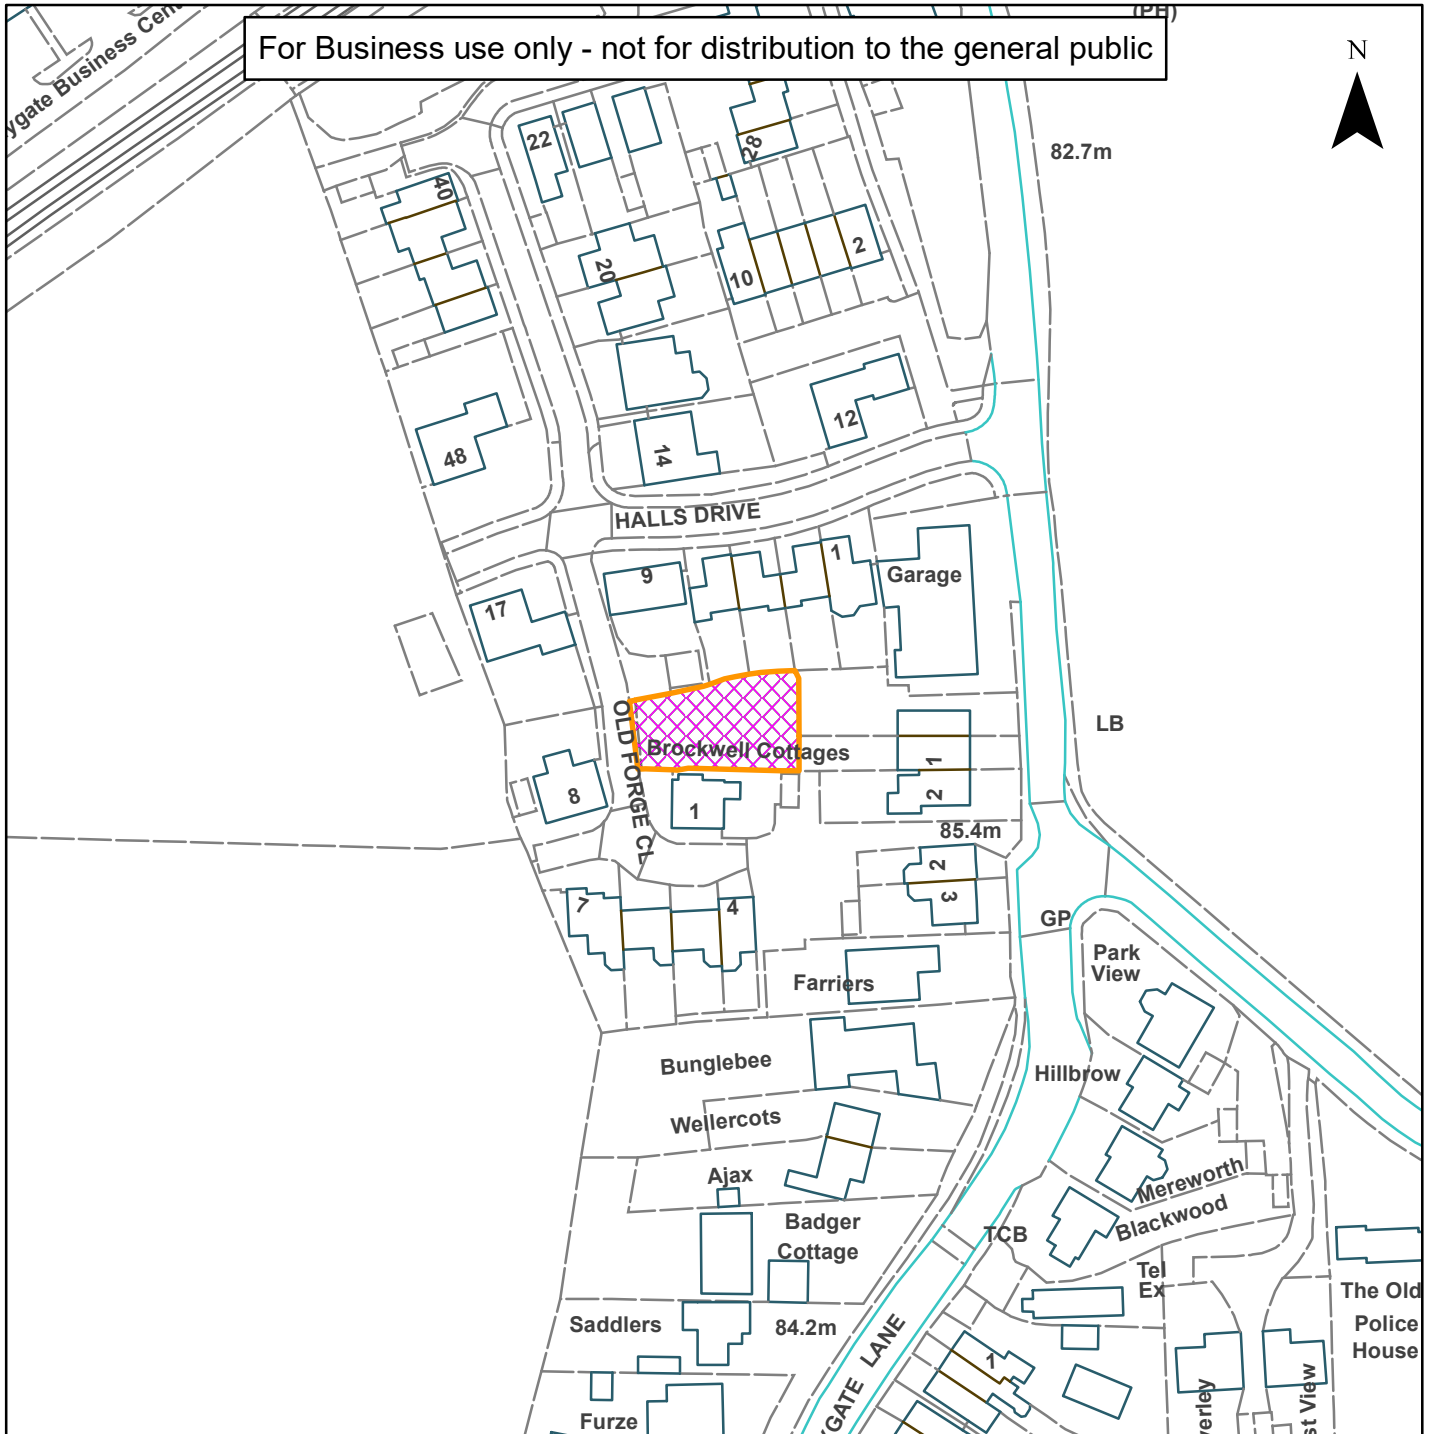

# 10) DC/21/0738

## Horsham District Council

Land at 521753 134251 Old Forge Close, Faygate, Horsham, West Sussex, RH12 4QG

For Business use only - not for distribution to the general public

N

Scale: 1:1,250

Reproduced by permission of Ordnance Survey map on behalf of HMSO. © Crown copyright and database rights (2019). Ordnance Survey Licence.100023865